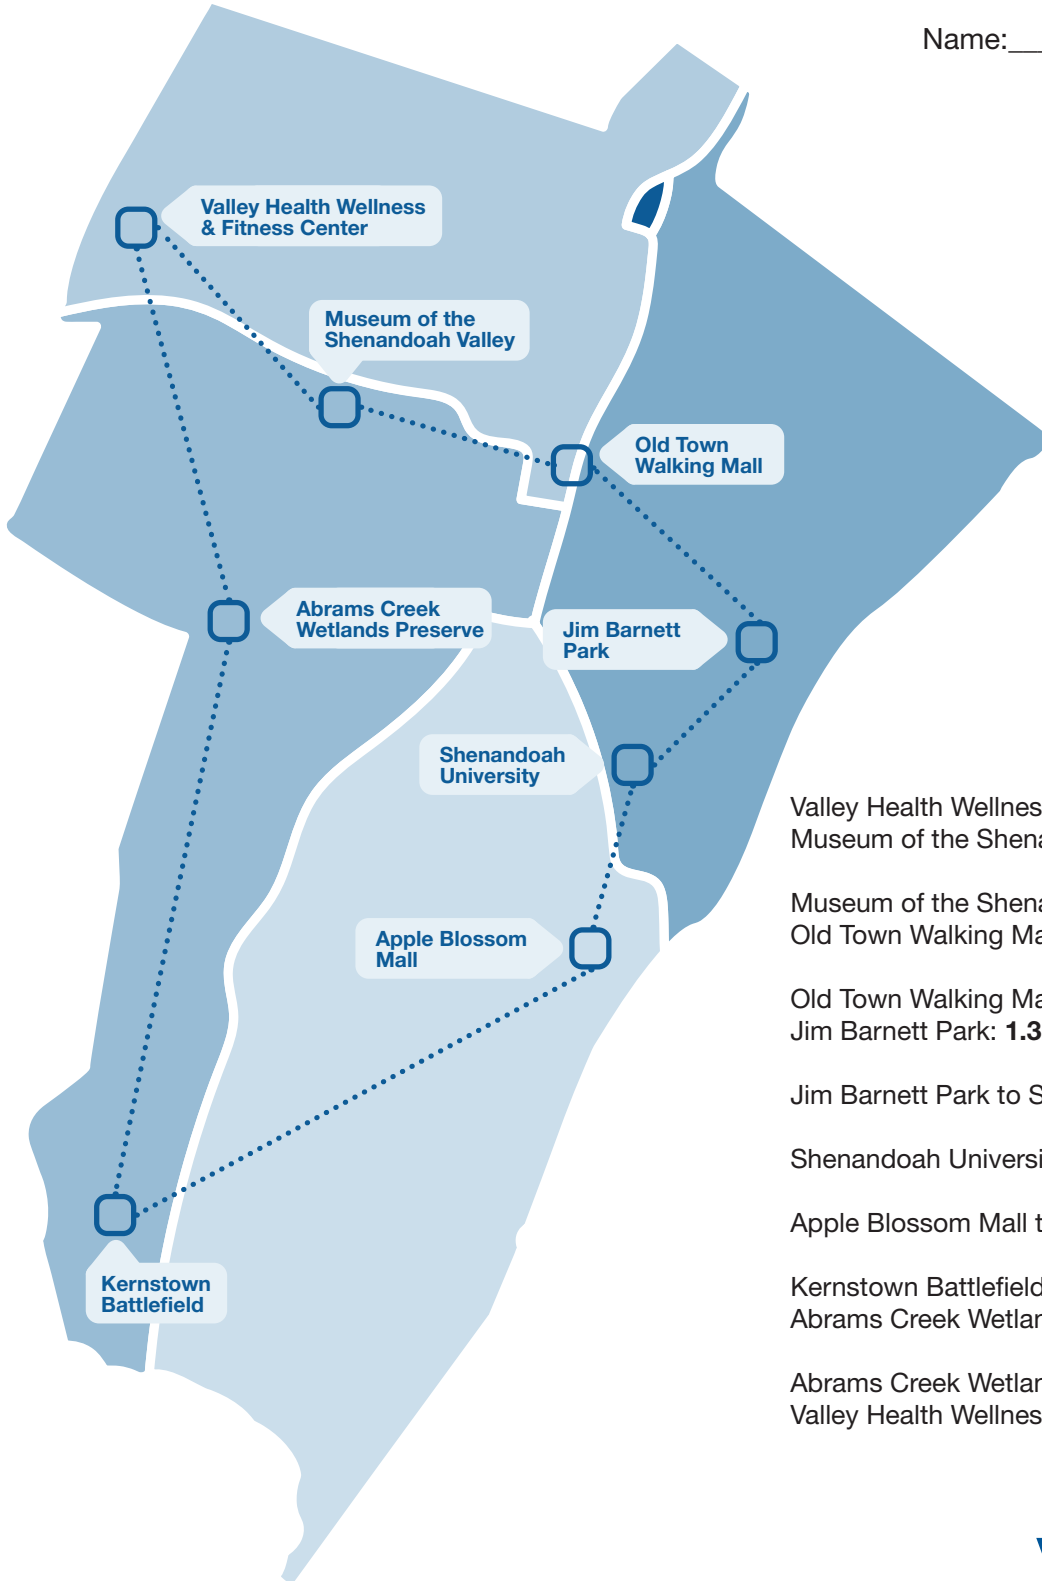

WALK AROUND INCHESTER

TRACKING SHEET

Name: _____

Valley Health Wellness & Fitness Center to
Museum of the Shenandoah Valley: **1.5 miles** _____

Museum of the Shenandoah Valley to
Old Town Walking Mall: **1.2 miles** _____

Old Town Walking Mall to
Jim Barnett Park: **1.3 miles** _____

Jim Barnett Park to Shenandoah University: **1 mile** _____

Shenandoah University to Apple Blossom Mall: **1 mile** _____

Apple Blossom Mall to Kernstown Battlefield: **2.3 miles** _____

Kernstown Battlefield to
Abrams Creek Wetlands Preserve: **2.5 miles** _____

Abrams Creek Wetlands Preserve to
Valley Health Wellness & Fitness Center: **2.3 miles** _____